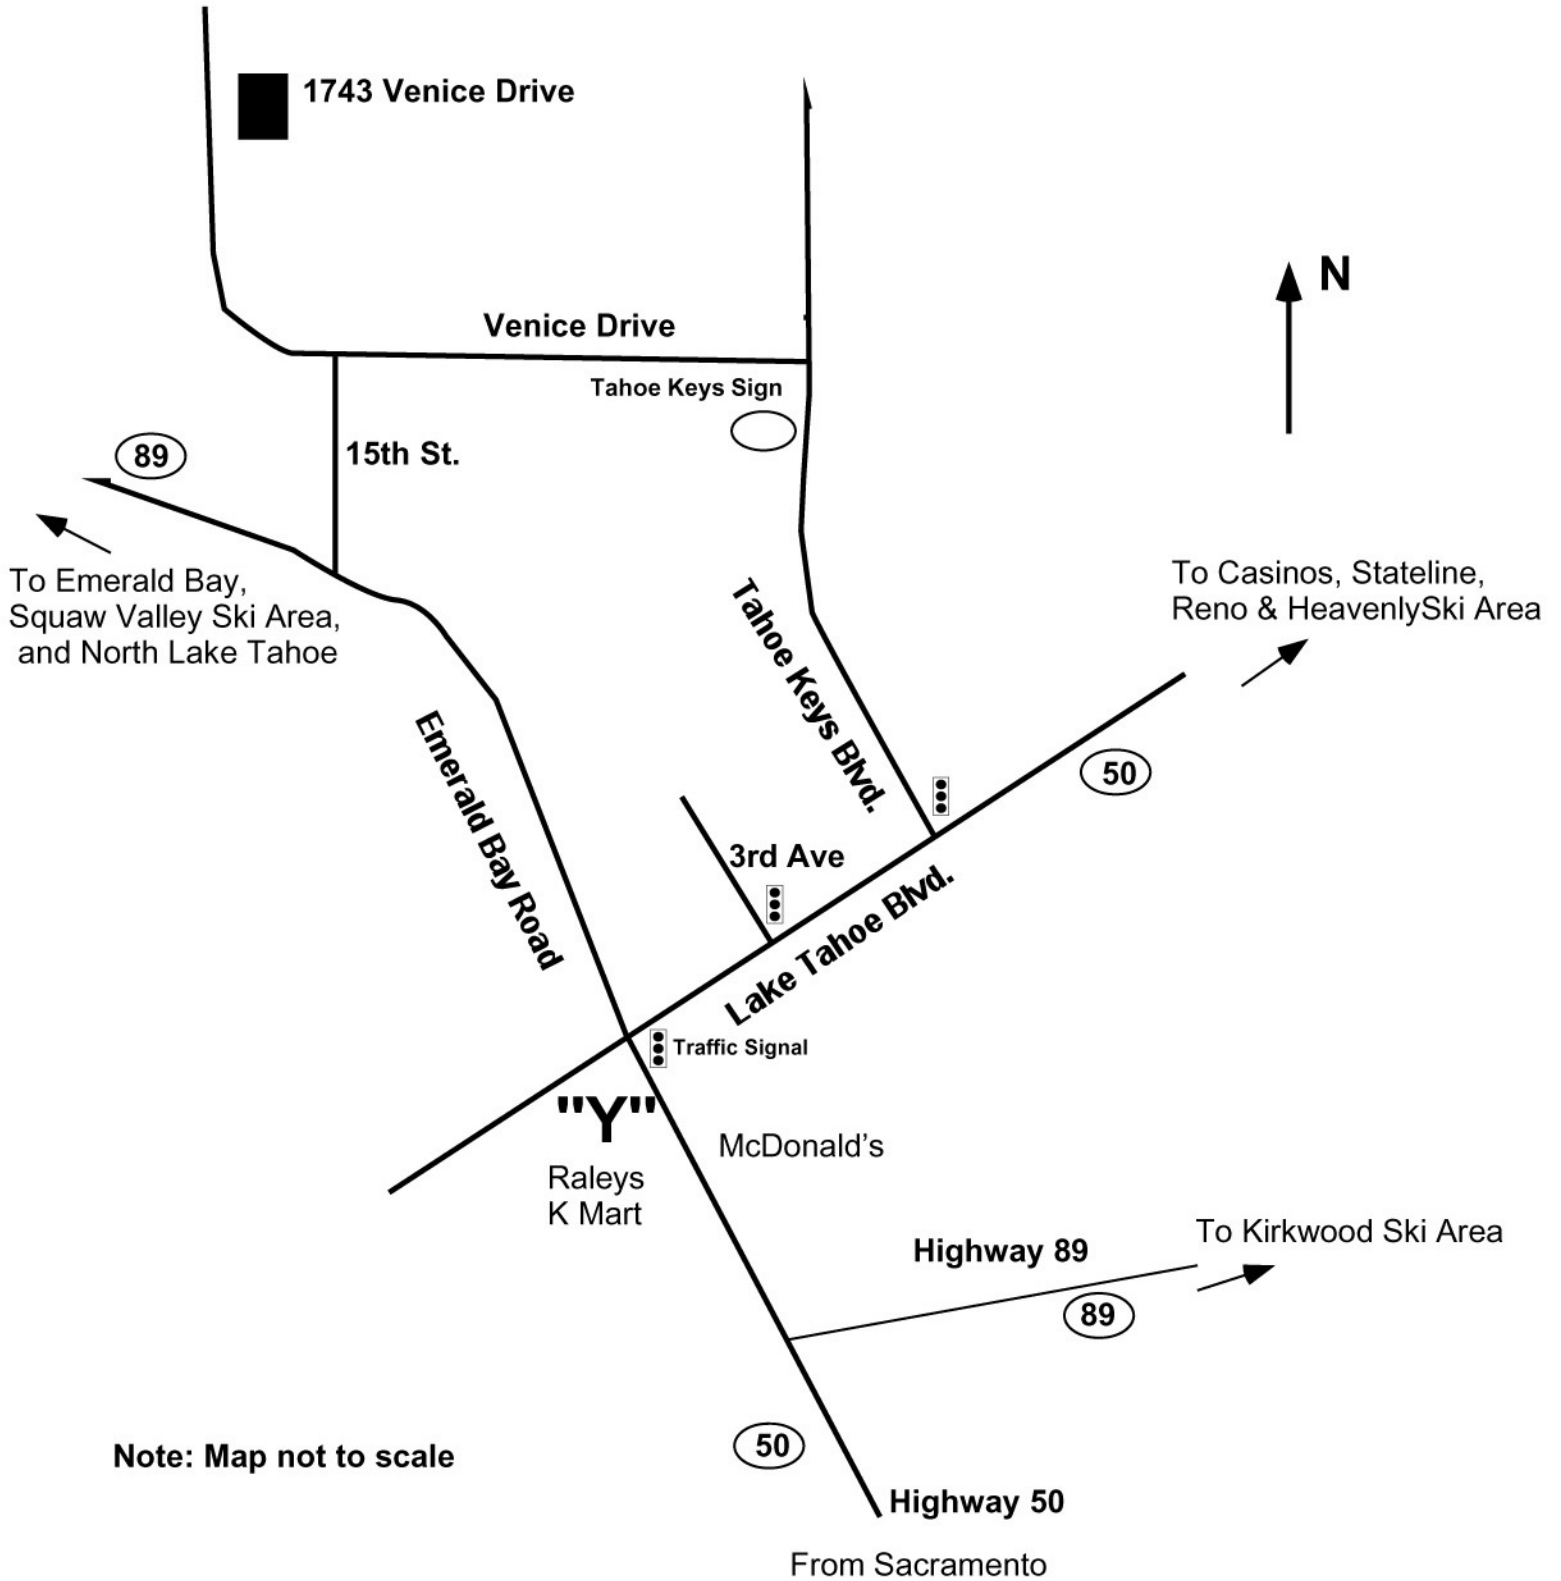

1743 Venice Drive
South Lake Tahoe, CA 96150
Telephone: (530) 541-7026

Note: Map not to scale